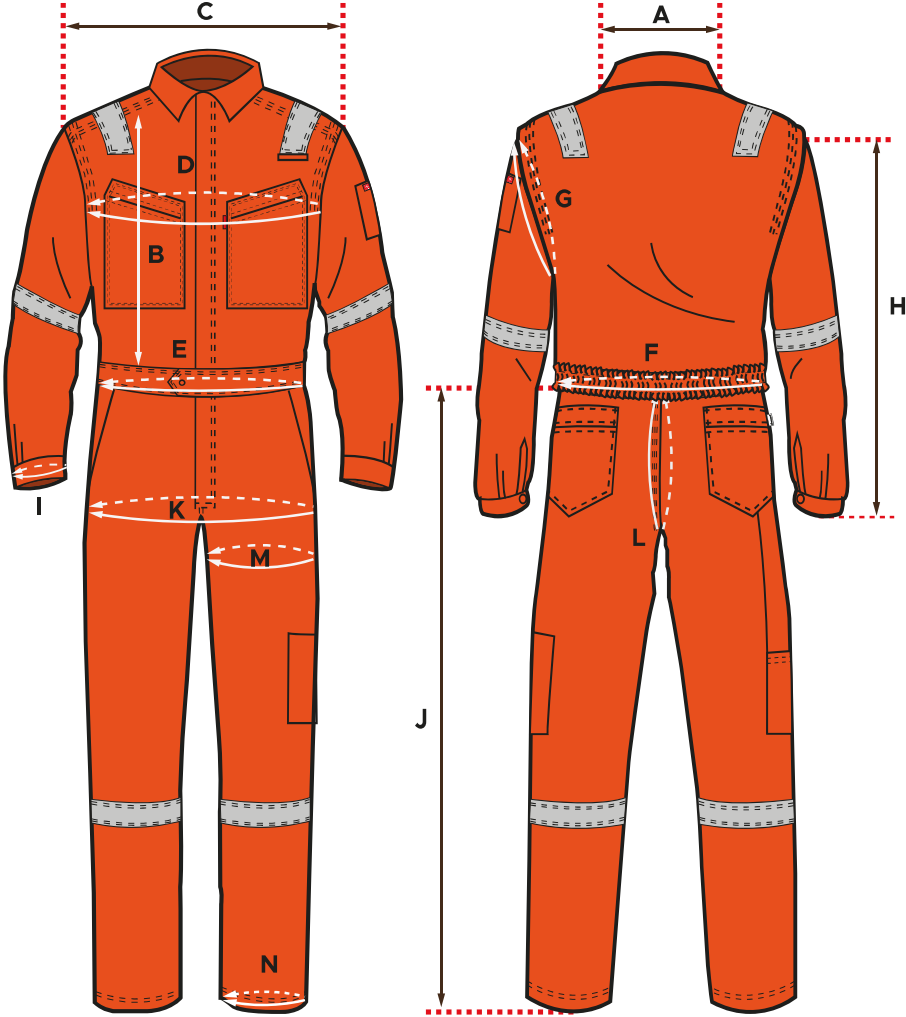

Sherwood Standard Coverall Design

MEASUREMENT SIZE CHART

SIZE	JACKET							PANTS						
	COLLAR	LENGTH	SHOULDER	CHEST	WAIST	HIP	SLEEVE	CUFF	WAIST	LENGTH	HIP	CROTCH	THIGH	BOTTOM
S	15	25.5	17.5	40	38	39	22.5	8.5	28	38.5	42	26	25	18
M	16	26	18.5	42	40	41	23	9	30	39	43	26.5	26	18
L	16.5	27	19.5	44	42	43	23.5	9	32	40	44	27.5	27	18
XL	17	28	20.5	46	44	45	24	10	34	41	46	28.5	28.5	18
2XL	17.5	29	21.5	48	46	47	24.5	10	36	42.5	48	29.5	29.5	19
3XL	18	29.5	22.5	50	48	49	25	10	38	43	50	30.5	30.5	19

SHERWOOD MEASUREMENT SIZE SPEC-COVERALL

SIZE	COLLAR	SHIRT L	SHOULDER	CHEST	WAISTR	WAISTE	ARMHOLE	SLEEVE	CUFF L	PANTS L	HIP	CROTCH	THIGH	BOTTOM
XXS	15.5	18	17	38	28	34	19	22	8	37.5	38	25.5	23.5	16
XS	16	18.5	18	40	30	36	20	22.5	8	38	40	26	24.5	16
S	16	19	18.5	42	32	38	21	23	8.5	39	42	27	26	17
M	16.5	19.5	19.5	44	34	40	22	23.5	8.5	40	44	28	27	17
L	17	20	20.5	46	36	42	23	24	9	41	46	29	28	18
XL	17.5	20.5	21.5	48	38	44	24	24	9.5	42	48	30	29	18
2XL	18	21	22.5	50	40	46	25	24	10	43	50	31	30	19
3XL	18	21.5	23.5	52	42	48	25.5	24.5	10	43	52	32	31	19
4XL	18.5	22	24.5	54	44	50	26	25	10.5	43.5	54	33	32	20
5XL	18.5	22	25.5	56	46	52	26.5	25	10.5	44	56	34	33	20
6XL	19	22.5	26.5	58	48	54	27	25.5	11	44	58	35	34	21
7XL	19	22.5	27.5	60	50	56	27.5	25.5	11	44.5	60	36	35	21
8XL	19.5	23	28.5	62	52	58	28	26	11.5	45	62	37	36	22
9XL	19.5	23	29.5	64	54	60	28.5	26	11.5	45	64	38	37	22

Remarks :

L = LENGTH
R = RELAXED
E = EXTENDED

NOTE : ALL MEASUREMENT ARE IN INCHES
TOLERANCE : ±1/2" IS ACCEPTABLE

Legends :

Shirt L	Shirt Length
Pants L	Pants Length
Waist R	Waist Relaxed
Waist E	Waist Extended
Arm H	Arm Hole

Notes:

This sizing chart is based on "GARMENT"
measurements in "INCHES"

Available Color